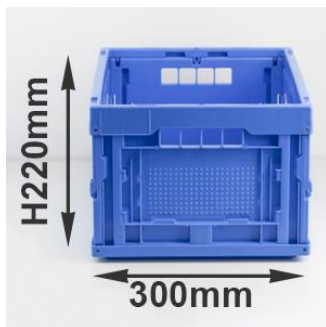

## Foldbox FB-432-22-UK

400 x 300 x 220 - 20 Litre

The FB-432-22-UK is our smallest Foldbox with an open top, and provides 70% volume reduction when collapsed.

Ideal for shelving or the return transport of small items.

### Benefits:

- Euro-Standard size
- Space efficient for return or storage
- Integrated Label Holder
- Rounded edges
- Ergonomic Handles
- Pimple Pads for easy sticker removal

<b>Sides</b>	Solid
<b>External Dimensions</b>	400 x 300 x H220 mm
<b>Internal Dimensions</b>	365 x 265 x H210 mm
<b>Collapsed Height</b>	65mm
<b>Base</b>	Smooth, Closed
<b>Static Load Capacity</b>	25KG
<b>Static Stacked Capacity</b>	100KG
<b>Unit Weight</b>	1.1KG
<b>Space Reduction</b>	70%
<b>Usable Volume</b>	20 Litres
<b>Material</b>	Polypropylene
<b>Quantity per Pallet</b>	250
<b>Colours Available</b>	Blue, Grey (UK stock in Blue)

### Accessories:

- Label Holder
- Security Plugs
- 600 x 400 Dolly
- 800 x 600 Dolly
- Drop on Lid