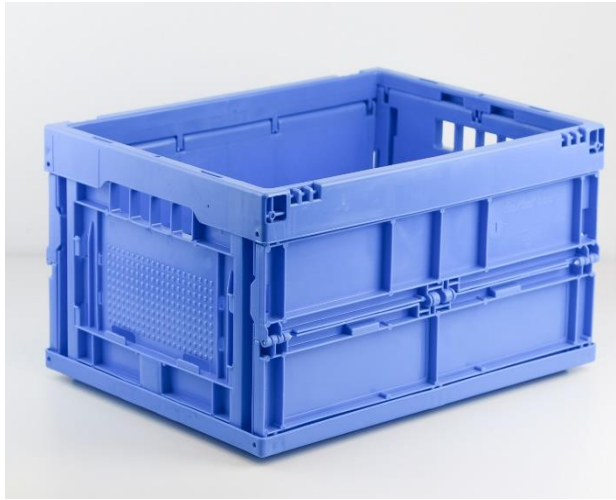

## Foldbox FB-432-22-UK

400 x 300 x 220 - 20 Litre

The FB-432-22-UK is our smallest Foldbox with an open top, and provides 70% volume reduction when collapsed.

Ideal for shelving or the return transport of small items.

### Benefits:

- Euro-Standard size
- Space efficient for return or storage
- Integrated Label Holder
- Rounded edges
- Ergonomic Handles
- Pimple Pads for easy sticker removal

<b>Sides</b>	Solid
<b>External Dimensions</b>	400 x 300 x H220 mm
<b>Internal Dimensions</b>	365 x 265 x H210 mm
<b>Collapsed Height</b>	65mm
<b>Base</b>	Smooth, Closed
<b>Static Load Capacity</b>	25KG
<b>Static Stacked Capacity</b>	100KG
<b>Unit Weight</b>	1.1KG
<b>Space Reduction</b>	70%
<b>Usable Volume</b>	20 Litres
<b>Material</b>	Polypropylene
<b>Quantity per Pallet</b>	250
<b>Colours Available</b>	Blue, Grey (UK stock in Blue)