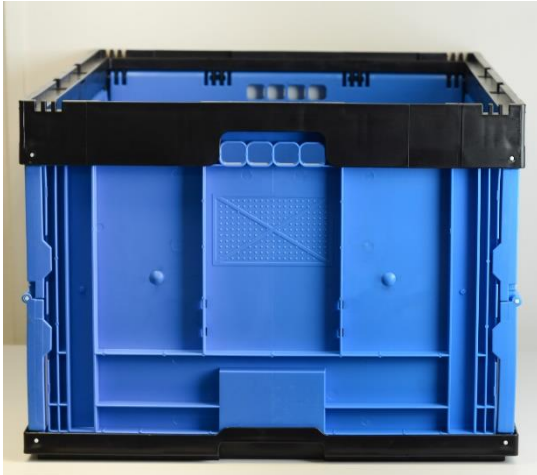

Fold Frame FB-8643-UK

800 x 600 x 430 – 171 Litre

The FB-8643-UK folding frame fits over a standard 800 x 600 container, extending the height for storage and transport of unusual sized items.

Benefits:

- Euro-Standard size
- Space efficient for return or storage
- Smooth sides
- Extend storage capacity for overnight production

Sides	Solid
External Dimensions	800 x 600 x H430 mm
Internal Dimensions	745 x 545x H430 mm
Collapsed Height	125mm
Base	Smooth, Closed
Static Load Capacity	N/A
Static Stacked Capacity	450KG
Unit Weight	6KG
Space Reduction	71%
Usable Volume	171Litres
Material	PP
Quantity per Pallet (Collapsed)	36
Colours Available	Blue (UK stock in Blue)

End Elevation

Side Elevation

Collapsed

Accessories:

- Label Holder
- 800 x 600 Dolly
- Drop on Lid