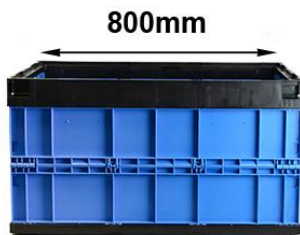

Fold Frame FB-8643-UK

800 x 600 x 430 – 171 Litre

The FB-8643-UK folding frame fits over a standard 800 x 600 container, extending the height for storage and transport of unusual sized items.

Benefits:

- Euro-Standard size
- Space efficient for return or storage
- Smooth sides
- Extend storage capacity for overnight production

Sides	Solid
External Dimensions	800 x 600 x H430 mm
Internal Dimensions	745 x 545x H430 mm
Collapsed Height	125mm
Base	Smooth, Closed
Static Load Capacity	N/A
Static Stacked Capacity	450KG
Unit Weight	6KG
Space Reduction	71%
Usable Volume	171Litres
Material	PP
Quantity per Pallet (Collapsed)	36
Colours Available	Blue (UK stock in Blue)

End Elevation

Side Elevation

Collapsed

Accessories:

- Label Holder
- 800 x 600 Dolly
- Drop on Lid