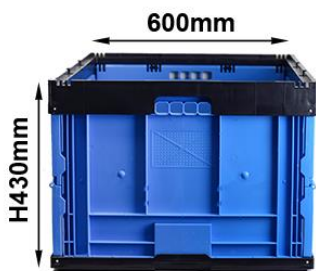

Fold Frame FB-8643-UK

800 x 600 x 430 – 171 Litre

The FB-8643-UK folding frame fits over a standard 800 x 600 container, extending the height for storage and transport of unusual sized items.

Benefits:

- Euro-Standard size
- Space efficient for return or storage
- Smooth sides
- Extend storage capacity for overnight production

Sides	Solid
External Dimensions	800 x 600 x H430 mm
Internal Dimensions	745 x 545x H430 mm
Collapsed Height	125mm
Base	Smooth, Closed
Static Load Capacity	N/A
Static Stacked Capacity	450KG
Unit Weight	6KG
Space Reduction	71%
Usable Volume	171Litres
Material	PP
Quantity per Pallet (Collapsed)	36
Colours Available	Blue (UK stock in Blue)

End Elevation

Side Elevation

Collapsed

Accessories:

- Label Holder
- 800 x 600 Dolly
- Drop on Lid