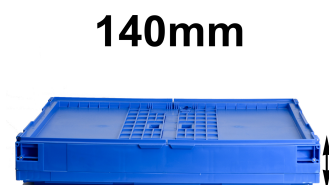

Foldbox FB-864-DS-UK

800 x 600 x 455 – 171 Litre

The FB-864-DS-UK is our largest Foldbox with a closed top, and provides 66% volume reduction when collapsed.

Ideal for the return transport of large items.

Benefits:

- Euro-Standard size
- Space efficient for return or storage
- Rounded edges
- Ergonomic Handles
- Pimple Pads for easy sticker removal

Sides	Solid
External Dimensions	800 x 600 x H455 mm
Internal Dimensions	755 x 540 x H420mm
Collapsed Height	140mm
Base	Smooth, Closed
Static Load Capacity	150KG
Static Stacked Capacity	450KG
Space Reduction	66%
Unit Weight	9.06KG
Usable Volume	171Litres
Material	Polypropylene
Quantity per Pallet	32
Colours Available	Blue, Grey (UK stock in Blue)

End Elevation

Side Elevation

Collapsed

Accessories:

- Label Holder
- 800 x 600 Dolly
- Snap Off Security Seals