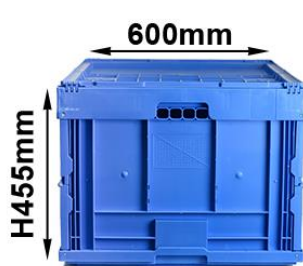

Foldbox FB-864-DS-UK

800 x 600 x 455 – 171 Litre

The FB-864-DS-UK is our largest Foldbox with a closed top, and provides 66% volume reduction when collapsed.

Ideal for the return transport of large items.

Benefits:

- Euro-Standard size
- Space efficient for return or storage
- Rounded edges
- Ergonomic Handles
- Pimple Pads for easy sticker removal

Sides	Solid
External Dimensions	800 x 600 x H455 mm
Internal Dimensions	755 x 540 x H420mm
Collapsed Height	140mm
Base	Smooth, Closed
Static Load Capacity	150KG
Static Stacked Capacity	450KG
Space Reduction	66%
Unit Weight	9.06KG
Usable Volume	171Litres
Material	Polypropylene
Quantity per Pallet	32
Colours Available	Blue, Grey (UK stock in Blue)

End Elevation

Side Elevation

Collapsed

Accessories:

- Label Holder
- 800 x 600 Dolly
- Snap Off Security Seals