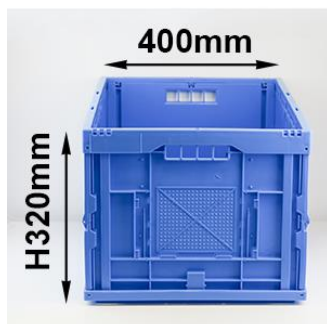

Foldbox FB-6432-NG-UK

600 x 400 x 320 – 61Litre

The FB-6432-NG-UK is our most popular Foldbox, with an open top and tall sides, providing 75% volume reduction when collapsed.

Ideal for the return transport of larger items.

Benefits:

- Euro-Standard size
- Space efficient for return or storage
- Integrated Label Holder
- Rounded edges
- Ergonomic Handles
- Pimple Pads for easy sticker removal

Sides	Solid
External Dimensions	600 x 400 x H320 mm
Internal Dimensions	560 x 360 x H305 mm
Collapsed Height	80mm
Base	Smooth, Closed
Static Load Capacity	60KG
Static Stacked Capacity	250KG
Unit Weight	2.7KG
Space Reduction	75%
Usable Volume	61 Litres
Material	PP
Quantity per Pallet (Collapsed)	120
Colours Available	Blue, Grey, Yellow, Green, Red (UK stock in Blue)