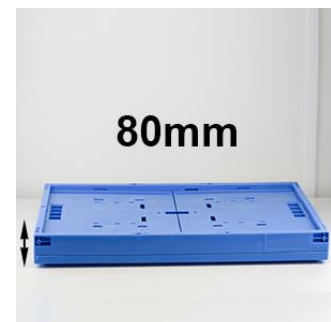

Foldbox FB-6432-NG-UK

600 x 400 x 320 – 61Litre

The FB-6432-NG-UK is our most popular Foldbox, with an open top and tall sides, providing 75% volume reduction when collapsed.

Ideal for the return transport of larger items.

Benefits:

- Euro-Standard size
- Space efficient for return or storage
- Integrated Label Holder
- Rounded edges
- Ergonomic Handles
- Pimple Pads for easy sticker removal

Sides	Solid
External Dimensions	600 x 400 x H320 mm
Internal Dimensions	560 x 360 x H305 mm
Collapsed Height	80mm
Base	Smooth, Closed
Static Load Capacity	60KG
Static Stacked Capacity	250KG
Unit Weight	2.7KG
Space Reduction	75%
Usable Volume	61 Litres
Material	PP
Quantity per Pallet (Collapsed)	120
Colours Available	Blue, Grey, Yellow, Green, Red (UK stock in Blue)

End Elevation

Side Elevation

Collapsed

Accessories:

- Label Holder
- Security Plugs
- Snap Off Security Seals
- 600 x 400 Dolly
- 800 x 600 Dolly
- Drop on Lid