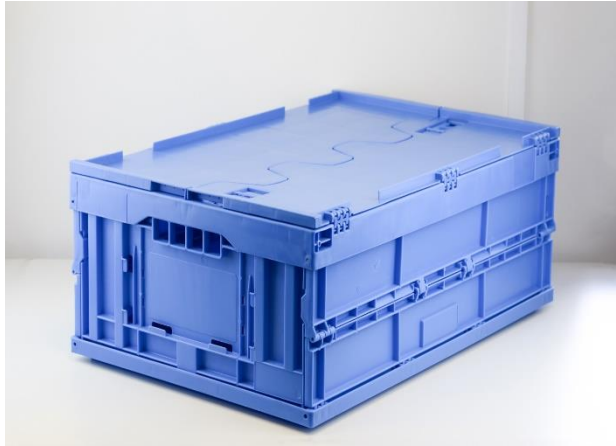

## Foldbox FB-6422-NG-DL-UK

600 x 400 x 230 – 41 Litre

The FB-6422-NG-DL-UK is our standard Foldbox with a closing lid, hinged on the long side, providing security for contents and 64% volume reduction when collapsed.

Ideal for the return transport of items.

**Benefits:**

Integrated Label Holder

- Euro-Standard size
- Space efficient for return or storage
- Rounded edges
- Ergonomic Handles
- Pimple Pads for easy sticker removal
- Locking lids for security in transport

<b>Sides</b>	Solid
<b>External Dimensions</b>	600 x 400 x H230 mm
<b>Internal Dimensions</b>	555 x 355 x H210 mm
<b>Collapsed Height</b>	80mm
<b>Base</b>	Smooth, Closed
<b>Static Load Capacity</b>	60KG
<b>Static Stacked Capacity</b>	120KG
<b>Unit Weight</b>	2.96KG
<b>Space Reduction</b>	64%
<b>Usable Volume</b>	41 Litres
<b>Material</b>	Polypropylene
<b>Quantity per Pallet (Collapsed)</b>	100
<b>Colours Available</b>	Blue, Grey (UK stock in Blue)