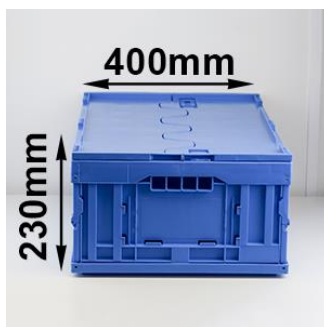

## Foldbox FB-6422-NG-DL-UK

600 x 400 x 230 – 41 Litre

The FB-6422-NG-DL-UK is our standard Foldbox with a closing lid, hinged on the long side, providing security for contents and 64% volume reduction when collapsed.

Ideal for the return transport of items.

**Benefits:**

Integrated Label Holder

- Euro-Standard size
- Space efficient for return or storage
- Rounded edges
- Ergonomic Handles
- Pimple Pads for easy sticker removal
- Locking lids for security in transport

<b>Sides</b>	Solid
<b>External Dimensions</b>	600 x 400 x H230 mm
<b>Internal Dimensions</b>	555 x 355 x H210 mm
<b>Collapsed Height</b>	80mm
<b>Base</b>	Smooth, Closed
<b>Static Load Capacity</b>	60KG
<b>Static Stacked Capacity</b>	120KG
<b>Unit Weight</b>	2.96KG
<b>Space Reduction</b>	64%
<b>Usable Volume</b>	41 Litres
<b>Material</b>	Polypropylene
<b>Quantity per Pallet (Collapsed)</b>	100
<b>Colours Available</b>	Blue, Grey (UK stock in Blue)